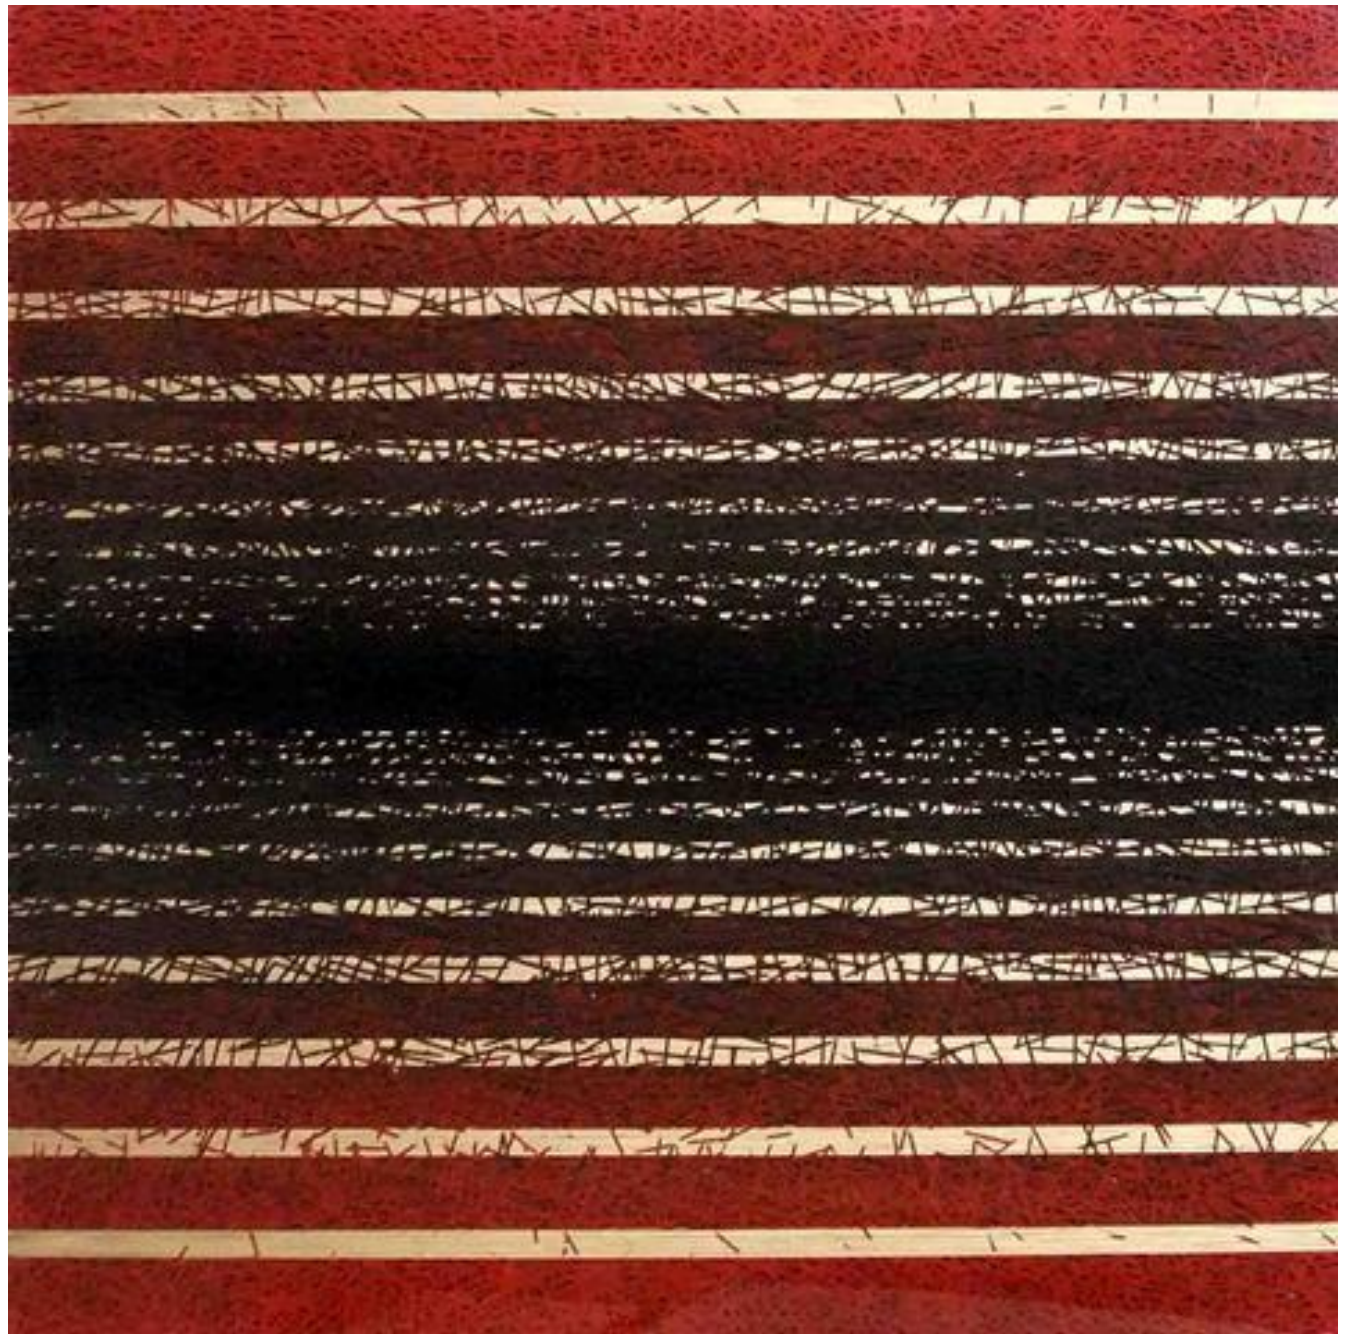

The work with acrylic resin surface 2012.03.21, acrylic resin/alkyd paint/acrylic paint, 60x60cm, 2012

The work with acrylic resin surface 2012.03.22, acrylic resin/alkyd paint/acrylic paint, 60x60cm, 2012