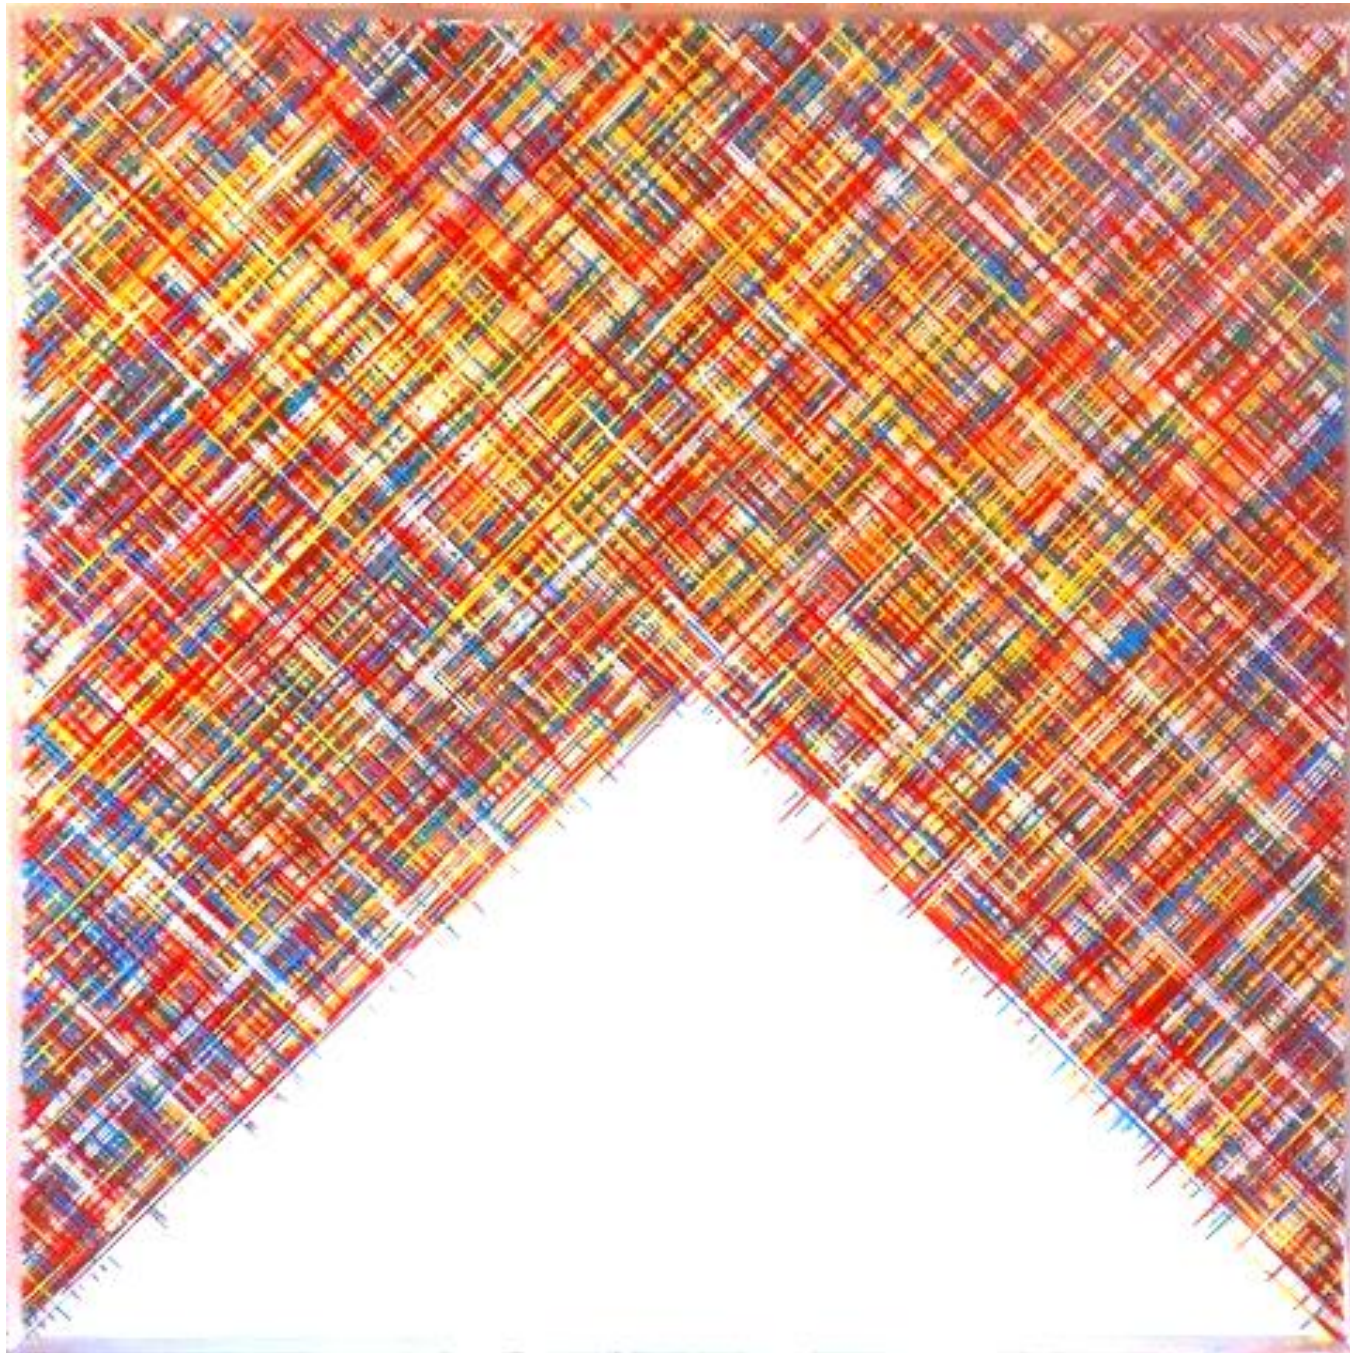

The work with acrylic resin surface 2013.03.15, acrylic resin / acrylic paint / alkyd paint, 91x91cm, 2013