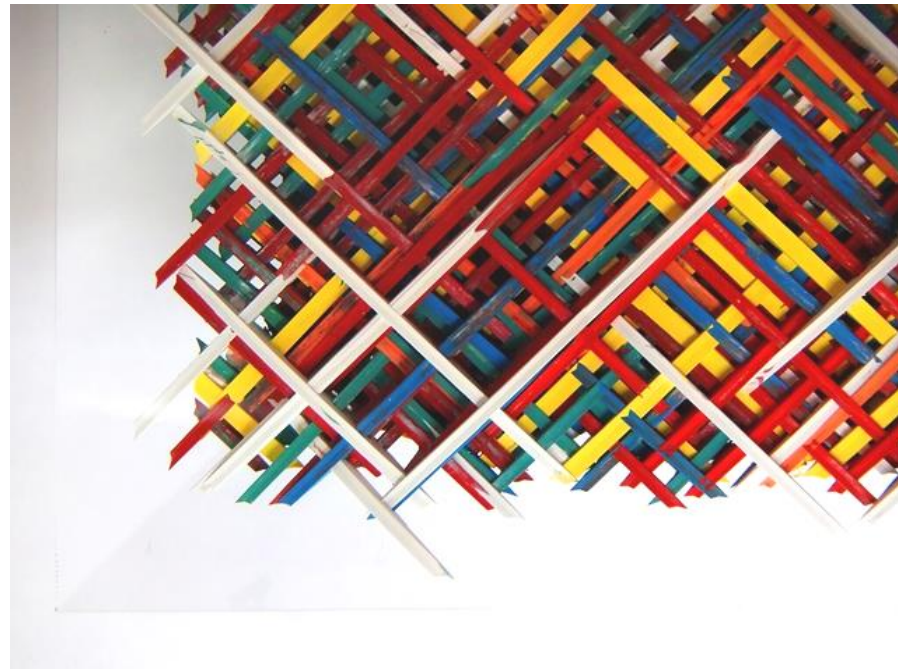

The Work with acrylic resin surface 2013.08.08, acrylic resin / acrylic pain / alkyd paint, 28.8x30.5cm, 2013 (details)