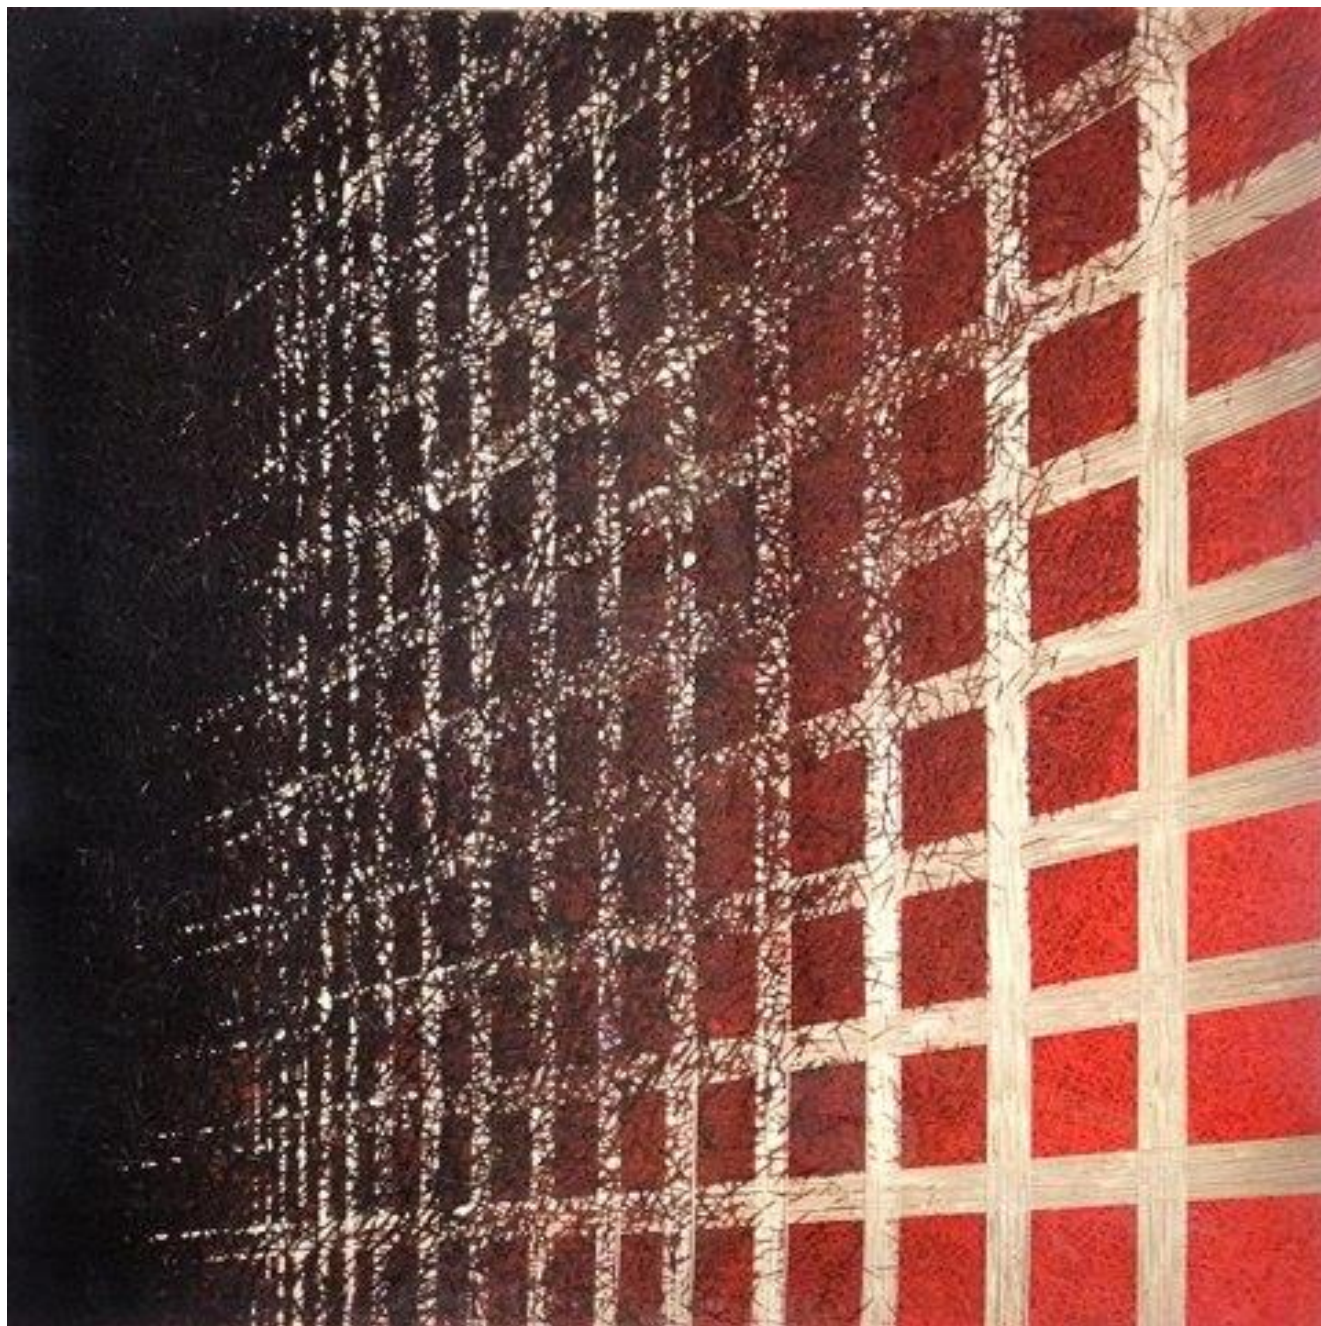

The work with acrylic resin surface 2012.06.20, acrylic resin/alkyd paint / acrylic paint / brass / aluminum leaf, 100x100cm, 2012