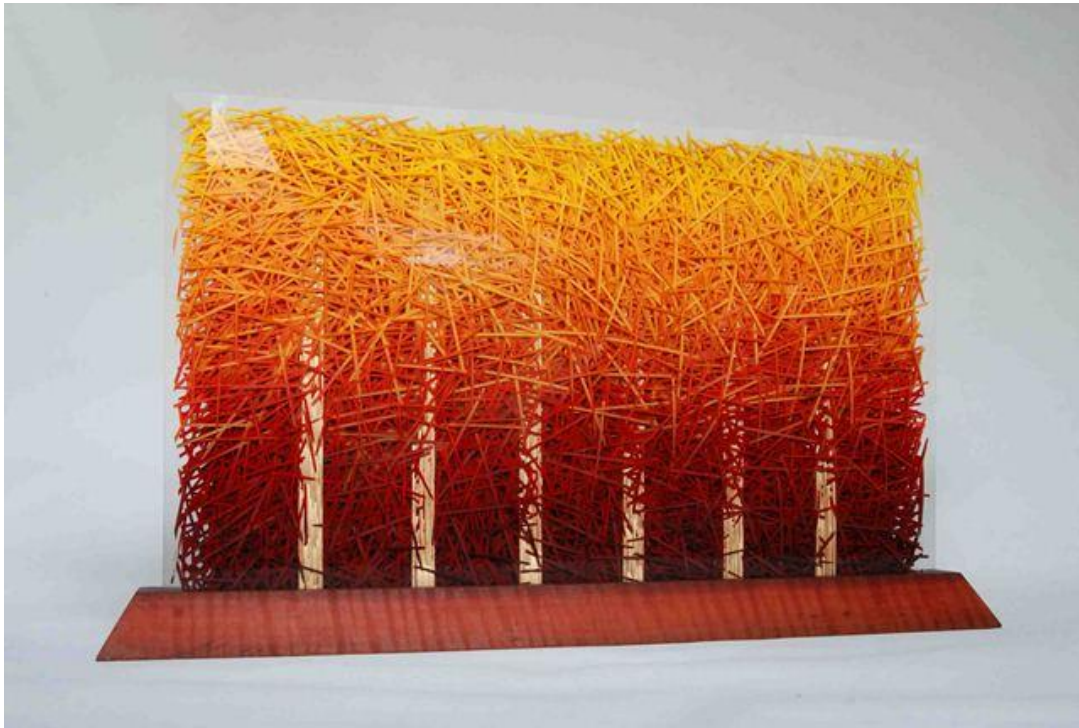

The work with acrylic resin surface 2011.10.11, acrylic resin/acrylic paint/alkyd paint, 182.4x92.4cm, 2011