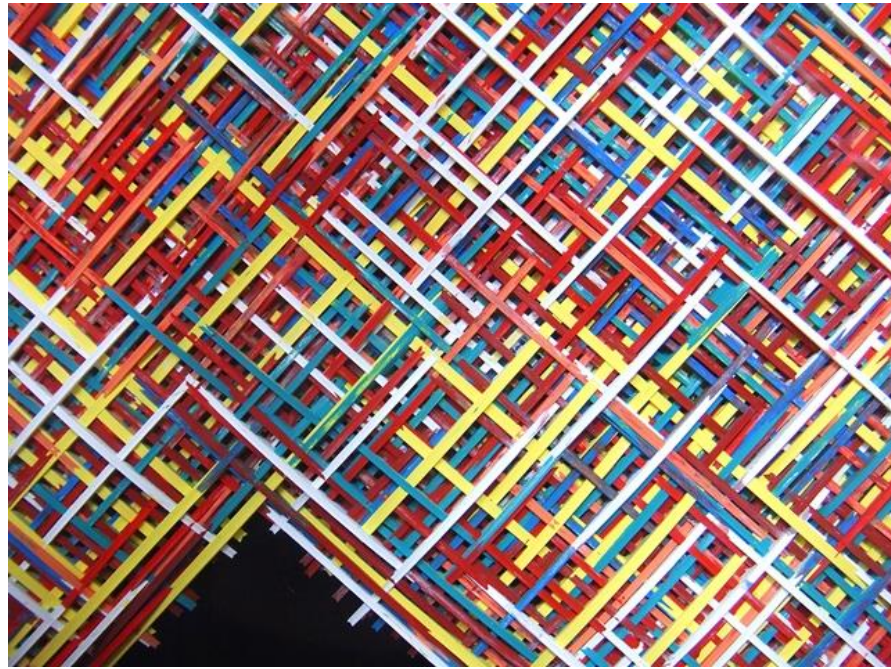

The Work with acrylic resin surface 2013.08.08, acrylic resin / acrylic pain / alkyd paint, 28.8x30.5cm, 2013 (details)