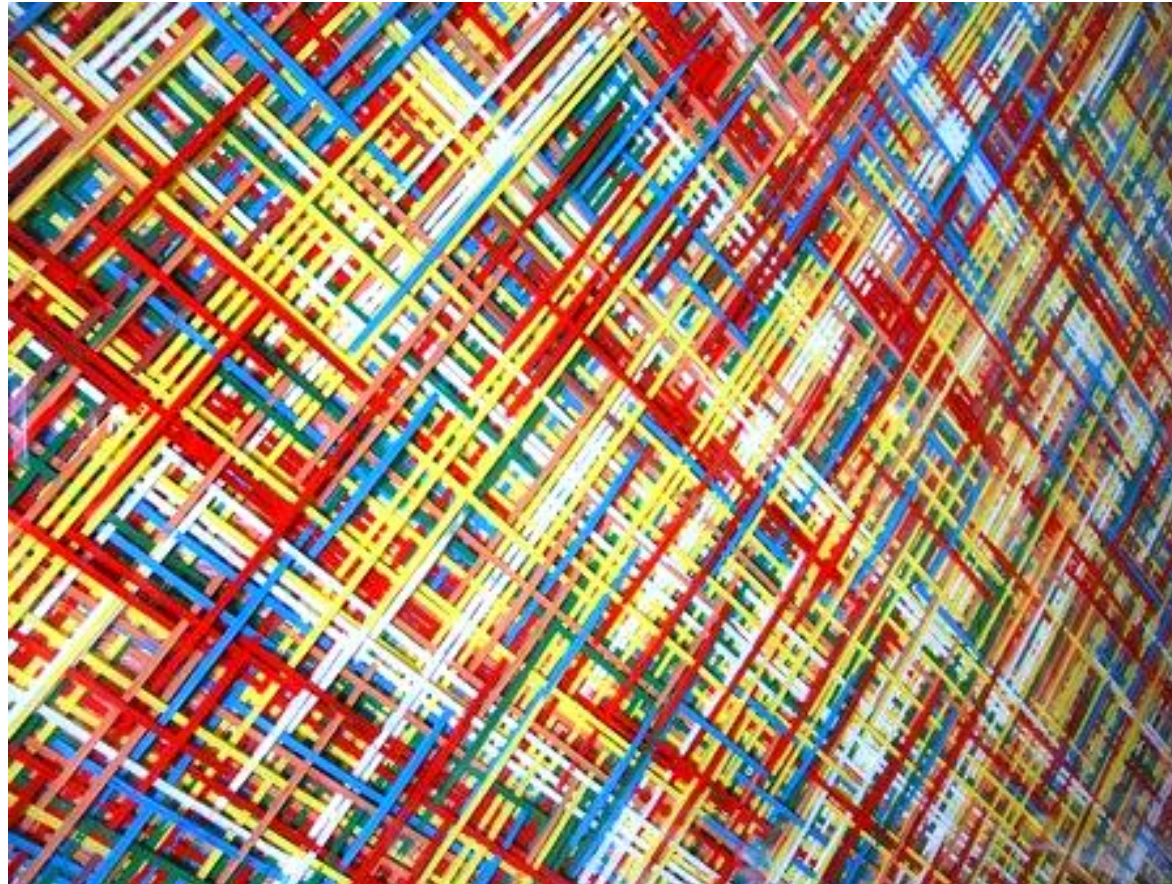

present

Cousteau Tazuke Solo Show

**ART STAGE
SINGAPORE
16-19 JAN '14
WE ARE ASIA.**

Art Stage Singapore Art Fair 2014

2014 January 15 (WED) - 19 (SUN)

Frantic Gallery opens 2014 exhibition season with its third time participation in Art Stage Singapore Art Fair. We are glad to come back to the central for South-East Asia art fair and present for the first time in Singapore works by Cousteau Tazuke, who transcends the borderline between painting and sculpture and dedicates his artistic attention to the key painterly elements, The Line and The Dot.

As before Tazuke carves into clear acrylic panels, pours acid-colored paint in the resulting cavities and then exhibits these works backwards, thus integrating “the front” and “the rear” -- the positive and negative -- of the picture. To reveal this tricky structure at Art stage 2014 we are glad to present The Screens of the artist, paintings made with acrylic resin and paint, which are installed on the metal base in the way both front and back side of it can be seen, thus transforming the topology of this traditionally two-dimensional art.

The network of geometrically strict lines complicates the relationship between surface and depth inside 10mm-thick acrylic resin planes. With different methods each piece in its own way strives to generate in itself immeasurable “infinity” and emit the feeling of enormous compression of space. While carved/painted lines in acrylic planes generate “bottomlessness”, highly reflective surface of work “activates” the image of an onlooker, bringing him/her onto and inside the work, gradually dragging the surrounding real space in its depth.